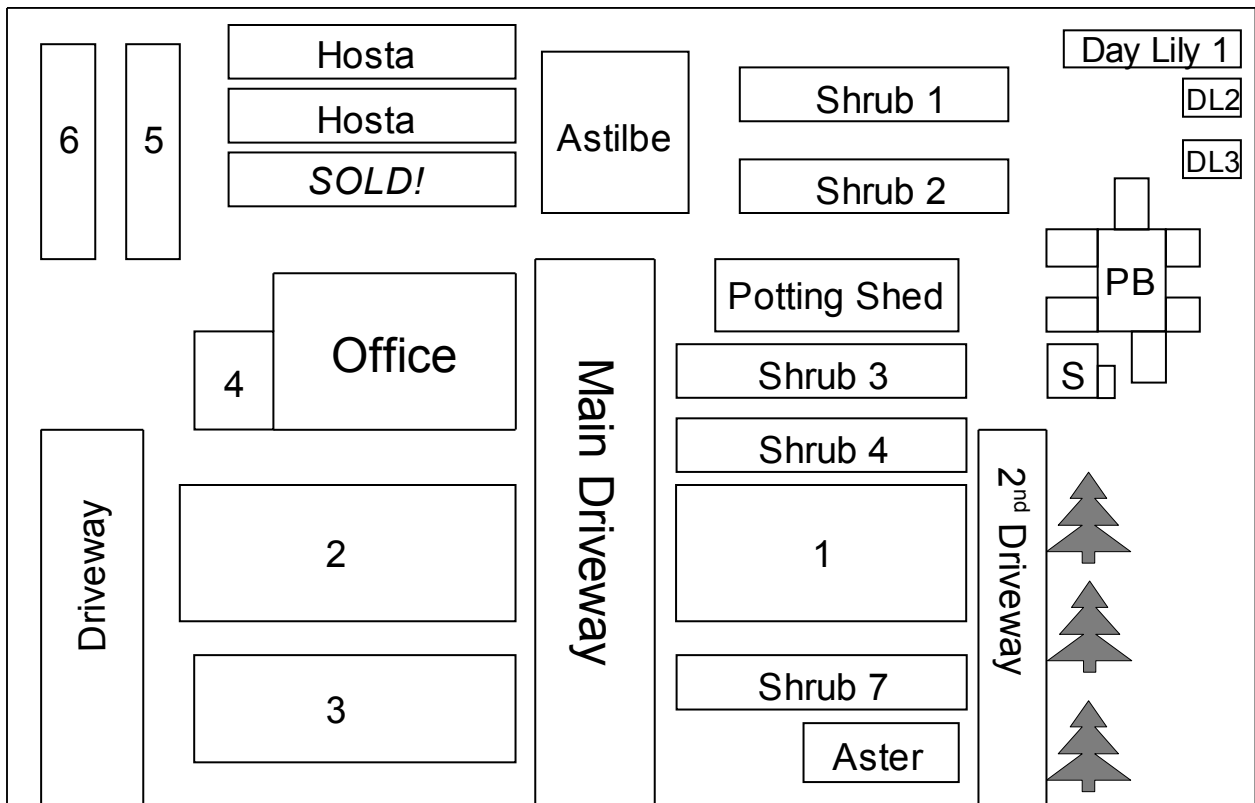

Nursery Maps

DO NOT PROCEED PAST 2ND DRIVEWAY!!!